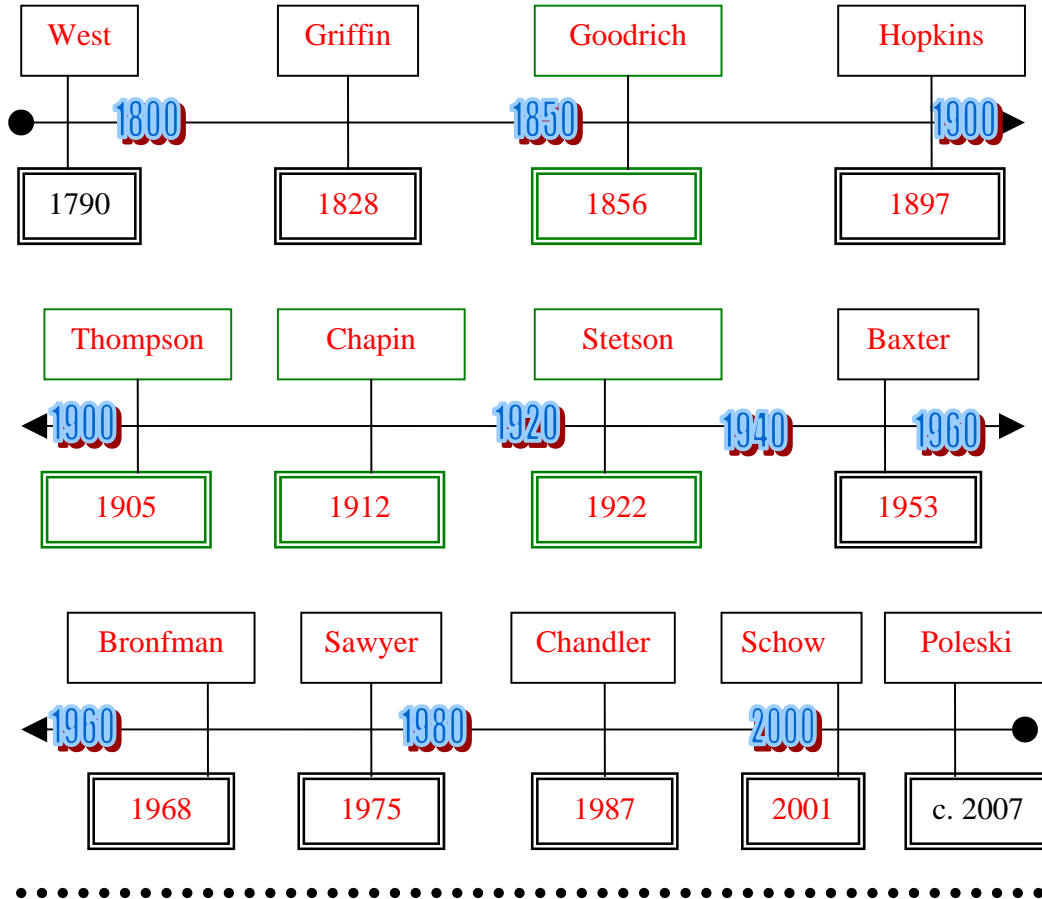

Note: answers that are **red** are ones that that teams will have to provide, years in **blue** are always provided for relative reference in helping to fill out the timeline, and answers in black are ones that are given at the start of the bonus. Boxes that are **green** will only be scored on teams that use the internet. Events are represented as lines, while time periods are (will be) represented by shaded boxes. If you feel the questions are too hard or too easy, or that I should scrap the bonus entirely, let me know.

Thoughts for other extensions, ones that should be mostly gettable:

- (1) World War II
- (2) Kings of England
- (3) Philosophers
- (4) Rebellions in Chinese history
- (5) Events on the day of Sept 11, 2001
- (6) The French Revolution
- (7) Life of Einstein
- (8) Star Wars (I – VI) chronology
- (9) Wars of Luis XIV
- (10) The Illiad
- (11) Tolkein and the Lord of the Rings

Thoughts for other extensions, ones that should be not-so-gettable:

- (12) Infinite Jest (the book, in chronological sequence of events)
- (13) Pulp Fiction (the movie, in chronological sequence of events)
- (14) Important works in the history of economics
- (15) Spanish conquests of the Aztecs and Incas
- (16) The Human Genome Project
- (17) War of Jenkins Ear
- (18) Due dates / important dates for applying to Williams in 2006

If you want to add some, please do so and send it back to me

(1) Theme: Williams Buildings

(2) Theme: Roman Deaths

(3) Theme: States Joining the US

(4) Theme: Russian Revolution

(5) Theme: Endurance (Shackleton)