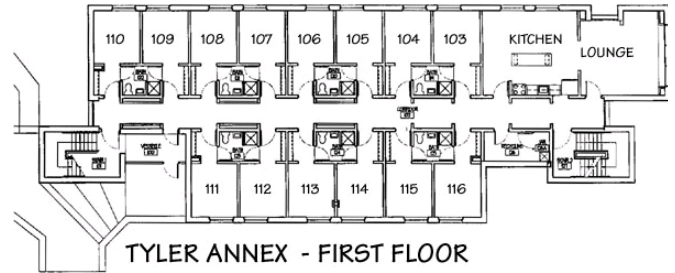

Tyler Annex (Single)

Basic Facts

Floor: Carpeted

Furniture included:

- Bed
- Dresser (just drawers)
- Desk
- Chair
- Bookcase

Adjustable Bed Height: Yes

Closet: Yes – open closet about 4 feet long with a bar and shelf above it. Probably one of the best parts of the room!

White Board on door: No

Slanted Ceilings: No

Light

Number of Windows: 1 huge window

Plenty of natural light: on the side of the building facing the driveway, however, the side facing the lawn is dark

Time of day with most light: morning for rooms on the driveway side, afternoon for rooms on the lawn side

Without additional light, the room is well lit: no

Additional Comments: good bathroom situation

Temperature

Room Temperature: Hot

Ability to adjust heat: No

Bathroom

People who share the bathroom: 1

Sinks: 1

Toilets: 1

Bathtubs: 1 shower

Windows: 0

Other comments: the bathroom situation is great!