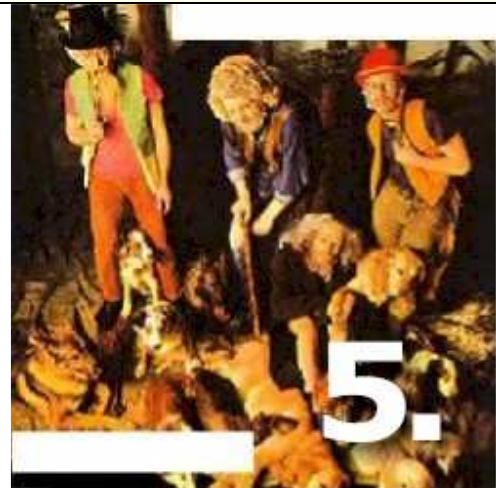

Williams Trivia Contest Winter 2010

“We Have Your Contest”

Evidence Tag: Super Bonus 2

Due 5:00 AM EST

13.

14.

15.

16.